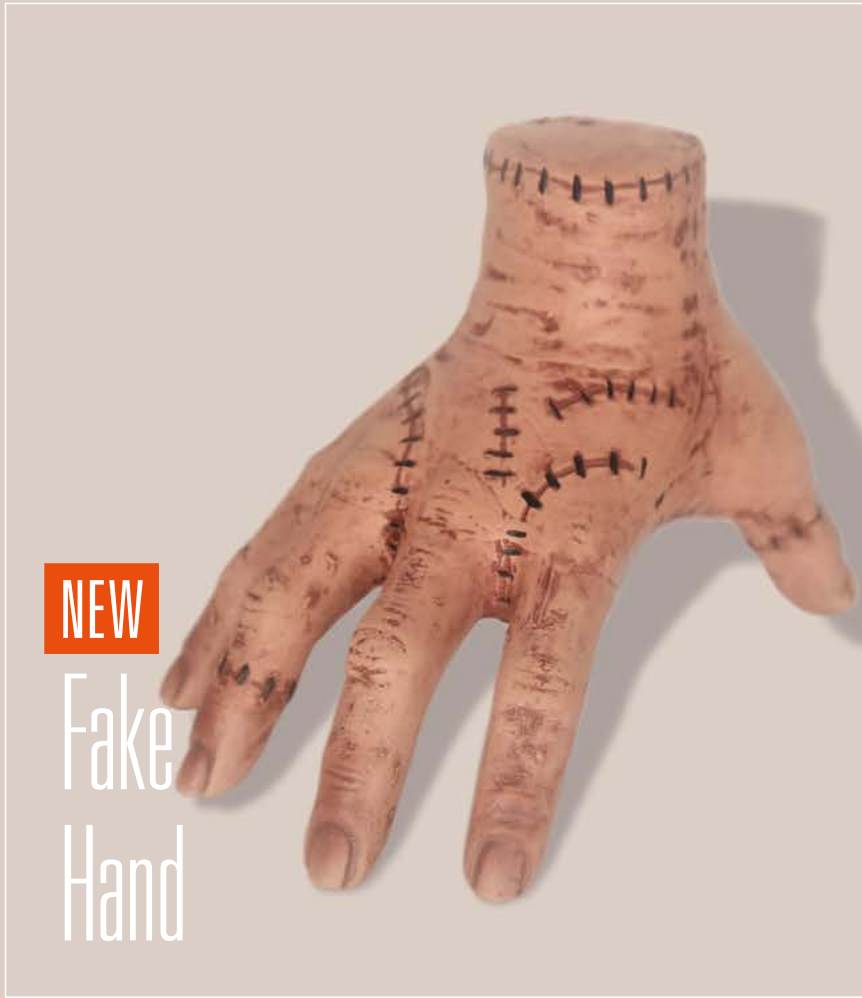

73662
DOOR COVER & BANNER
76 x 152 cm

73902
PUMPKIN CANDLE HOLDER
10 cm

73901
HALLOWEEN CANDLE HOLDER
8 cm
2 ass

73022
ZOMBIE BEAR
23 cm
LED

73869
DECO FINGERS POPCORN

NEW
73720
DECO BANDAGE WITH BLOOD
10 m

NEW
73721
HALLOWEEN CREEPY CLOTH
183 x 76 cm

NEW

Fake Hand

73565
16 x 14 cm

73820
DECO PULL OFF HAND
24 cm

73806
DECO TORCH
55 cm
LED

73791
DECO CANDLE HOLDER BLOOD
40 cm
LED

NEW
73780
DECO HAND WITH CANDLE HOLDER
45 cm
LED